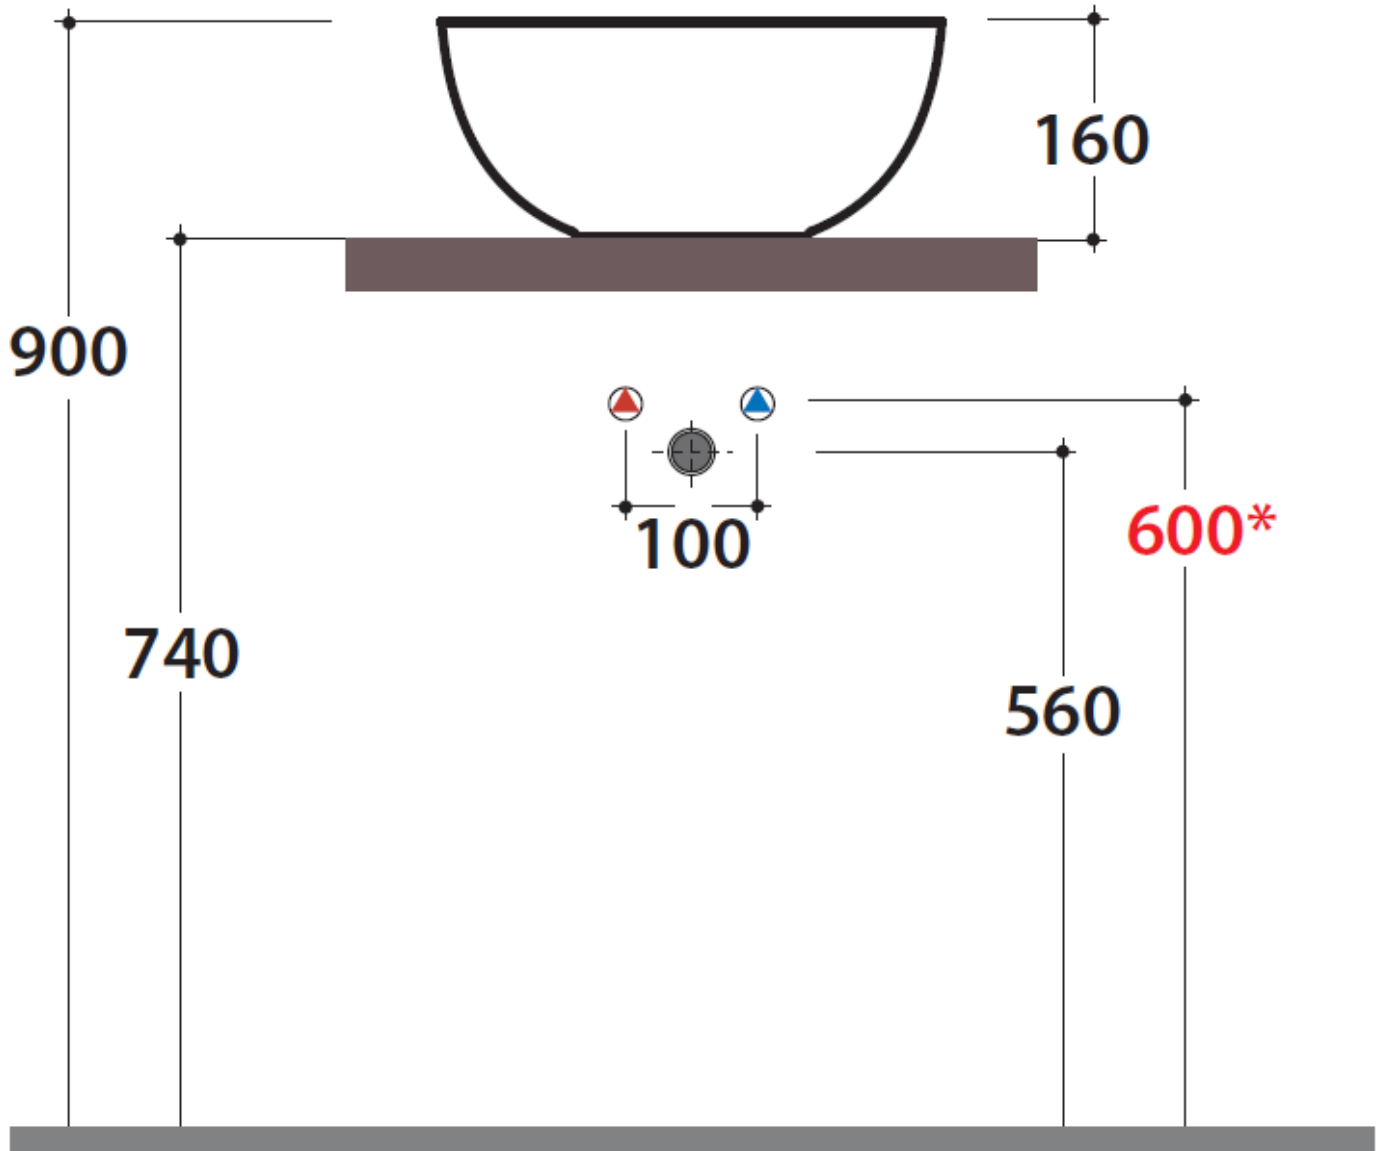

Measurements in cm

Information updated May 2017

Tel 0345 873 8840

crosswater<sup>™</sup>

TECHNICAL

bauhaus<sup>™</sup>

BALBOA Counter Basin 37x37 No Overflow

Countertop—Fine Fire Clay White

CT3737UCW

Sizes detailed could have a variation of about +/-0,8 % due to the changes to material characteristics during the firing processes.

Measurements in cm

Information updated May 2017

Tel 0345 873 8840

crosswater<sup>™</sup>

TECHNICAL

\*For brassware mounted on countertop

bauhaus<sup>™</sup>

BALBOA Counter Basin 37x37 No Overflow

Countertop—Fine Fire Clay White

CT3737UCW

Sizes detailed could have a variation of about +/- 5 % due to the changes to material characteristics during the firing processes.