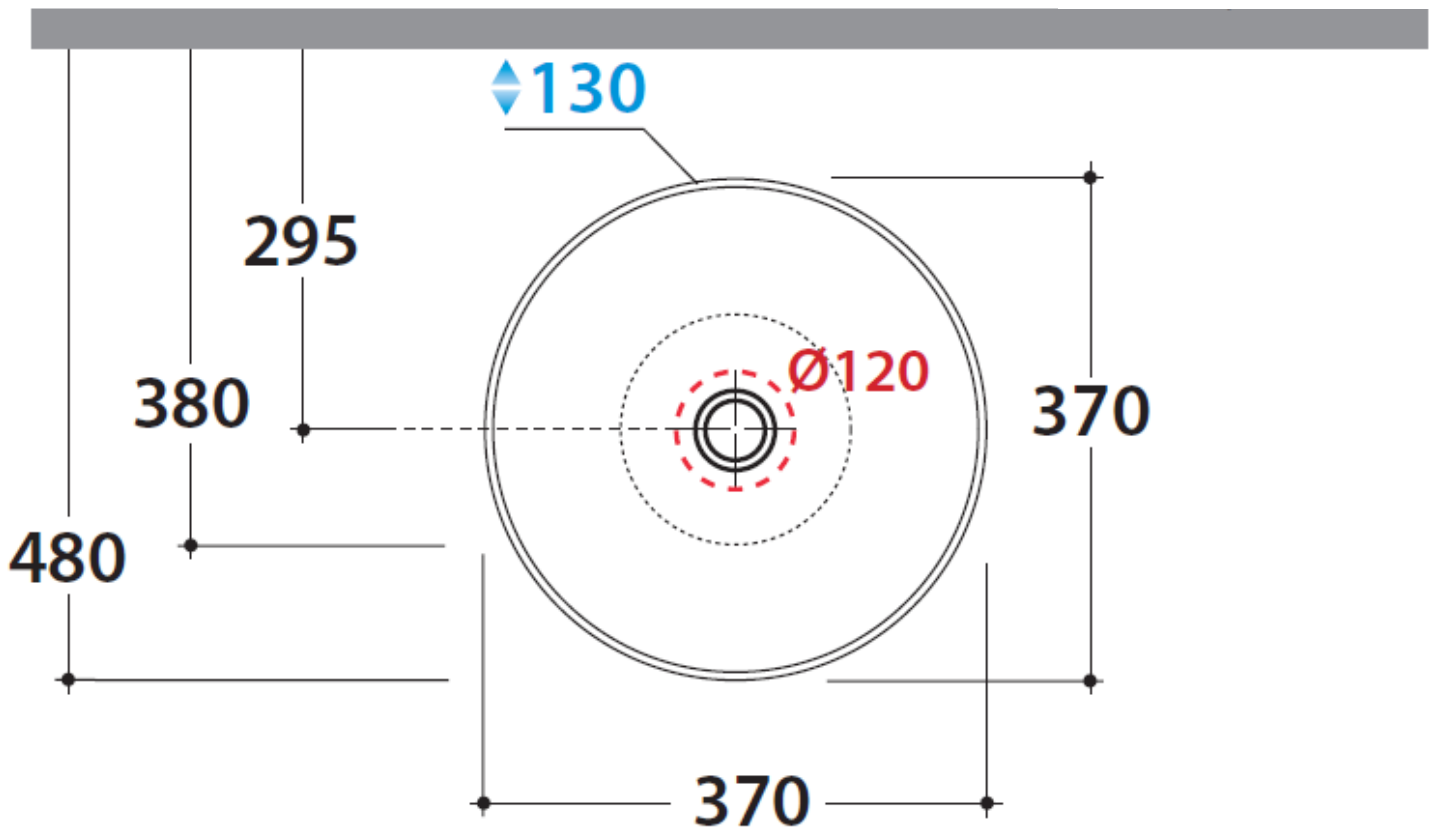

Measurements in cm

Information updated May 2017

Tel 0345 873 8840

crosswater<sup>™</sup>

TECHNICAL

bauhaus<sup>™</sup>

BALBOA Counter Basin 37x37 No Overflow

Countertop—Fine Fire Clay White

CT3737UCW

Sizes detailed could have a variation of about +/-0,8 % due to the changes to material characteristics during the firing processes.

Measurements in cm

Information updated May 2017

Tel 0345 873 8840

crosswater<sup>™</sup>

TECHNICAL

\*For brassware mounted on countertop

bauhaus<sup>™</sup>

BALBOA Counter Basin 37x37 No Overflow

Countertop—Fine Fire Clay White

CT3737UCW

Sizes detailed could have a variation of about +/- 5 % due to the changes to material characteristics during the firing processes.